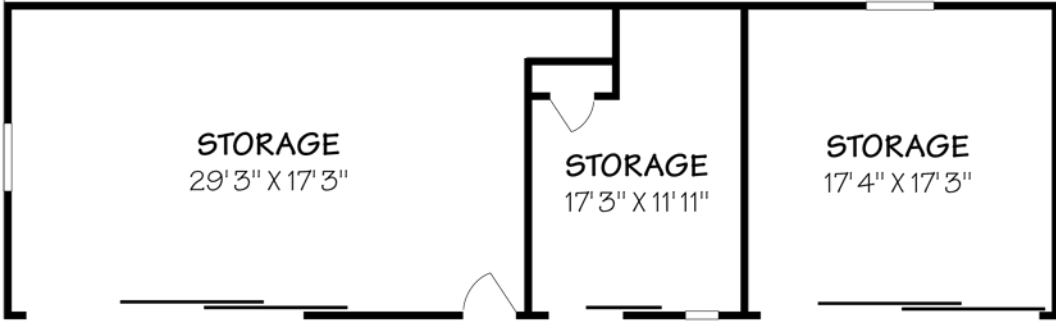

COVERED STORAGE AREA

STORAGE GARAGE

±1088 Square Feet

HAY BARN

±1451 Square Feet

1666 HIDDEN VALLEY ROAD

Page 8 of 8

Scale: 5 ft. 10 ft. 15 ft. 20 ft. 25 ft.